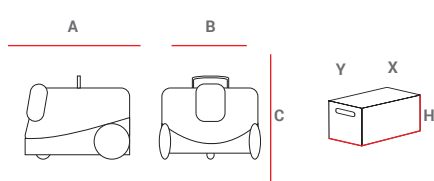

LIBRA - PULITORE A VAPORE E ASPIRAZIONE PROFESSIONALE

PROFESSIONAL STEAM AND VACUUM CLEANER

SPAZZOLINO VAP/ASP SETOLE MORBIDE STEAM/VAC SOFT BRUSH	TROLLEY PROFESSIONALE PROFESSIONAL TROLLEY	FERRO DA STIRO (cavo l= 3m) IRON (cable l= 3m)
Cod. S.010046	Cod. S.010222	Cod. S.240026
ASSE DA STIRO IRONING BOARD		
Cod. S.010165*		

*Asse da stiro con funzione aspirante, soffiante e riscaldante; con 8 regolazioni della posizione in altezza e presa di servizio
Ironing board with suction, blowing and heating functions; with 8 position adjustments and service plug

PESI E DIMENSIONI MACCHINA WEIGHTS AND DIMENSIONS MACHINE					IMBALLO PACKAGING			
MOD	A	B	C	Netto/Net	X	Y	H	Lordo/Gross
	[mm]	[mm]	[mm]	[kg]	[mm]	[mm]	[mm]	[kg]
LIBRA	540	370	370	13	570	400	520	15

		LIBRA
codice code		● S.270051
colore colour		BLACK
capacità serbatoio acqua water tank capacity	[l]	1,7
pressione pressure	[bar]	9
temperatura caldaia vapore boiler steam capacity	[°C]	185
alimentazione power supply	[V - ph - Hz]	230 - 1 - 50
consumo potenza totale total power consumption	[kW]	3,2
consumo potenza caldaia boiler power consumption	[kW]	2,2
volume caldaia boiler volume	[l]	2,2
portata vapore (EV1) steam injection (EV1)	[gr/min]	44
portata vapore (EV2) steam injection (EV2)	[gr/min]	65
portata vapore (EV1+EV2) steam injection (EV1+EV2)	[gr/min]	95
consumo potenza motore aspiratore vac motor power consumption	[kW]	1
capacità serbatoio sporcizia di recupero waste tank capacity	[l]	1,6
tempo riscaldamento(vapore pronto all'uso) heating time (steam ready to use)	[min]	5
lunghezza cavo elettrico power cable length	[m]	5